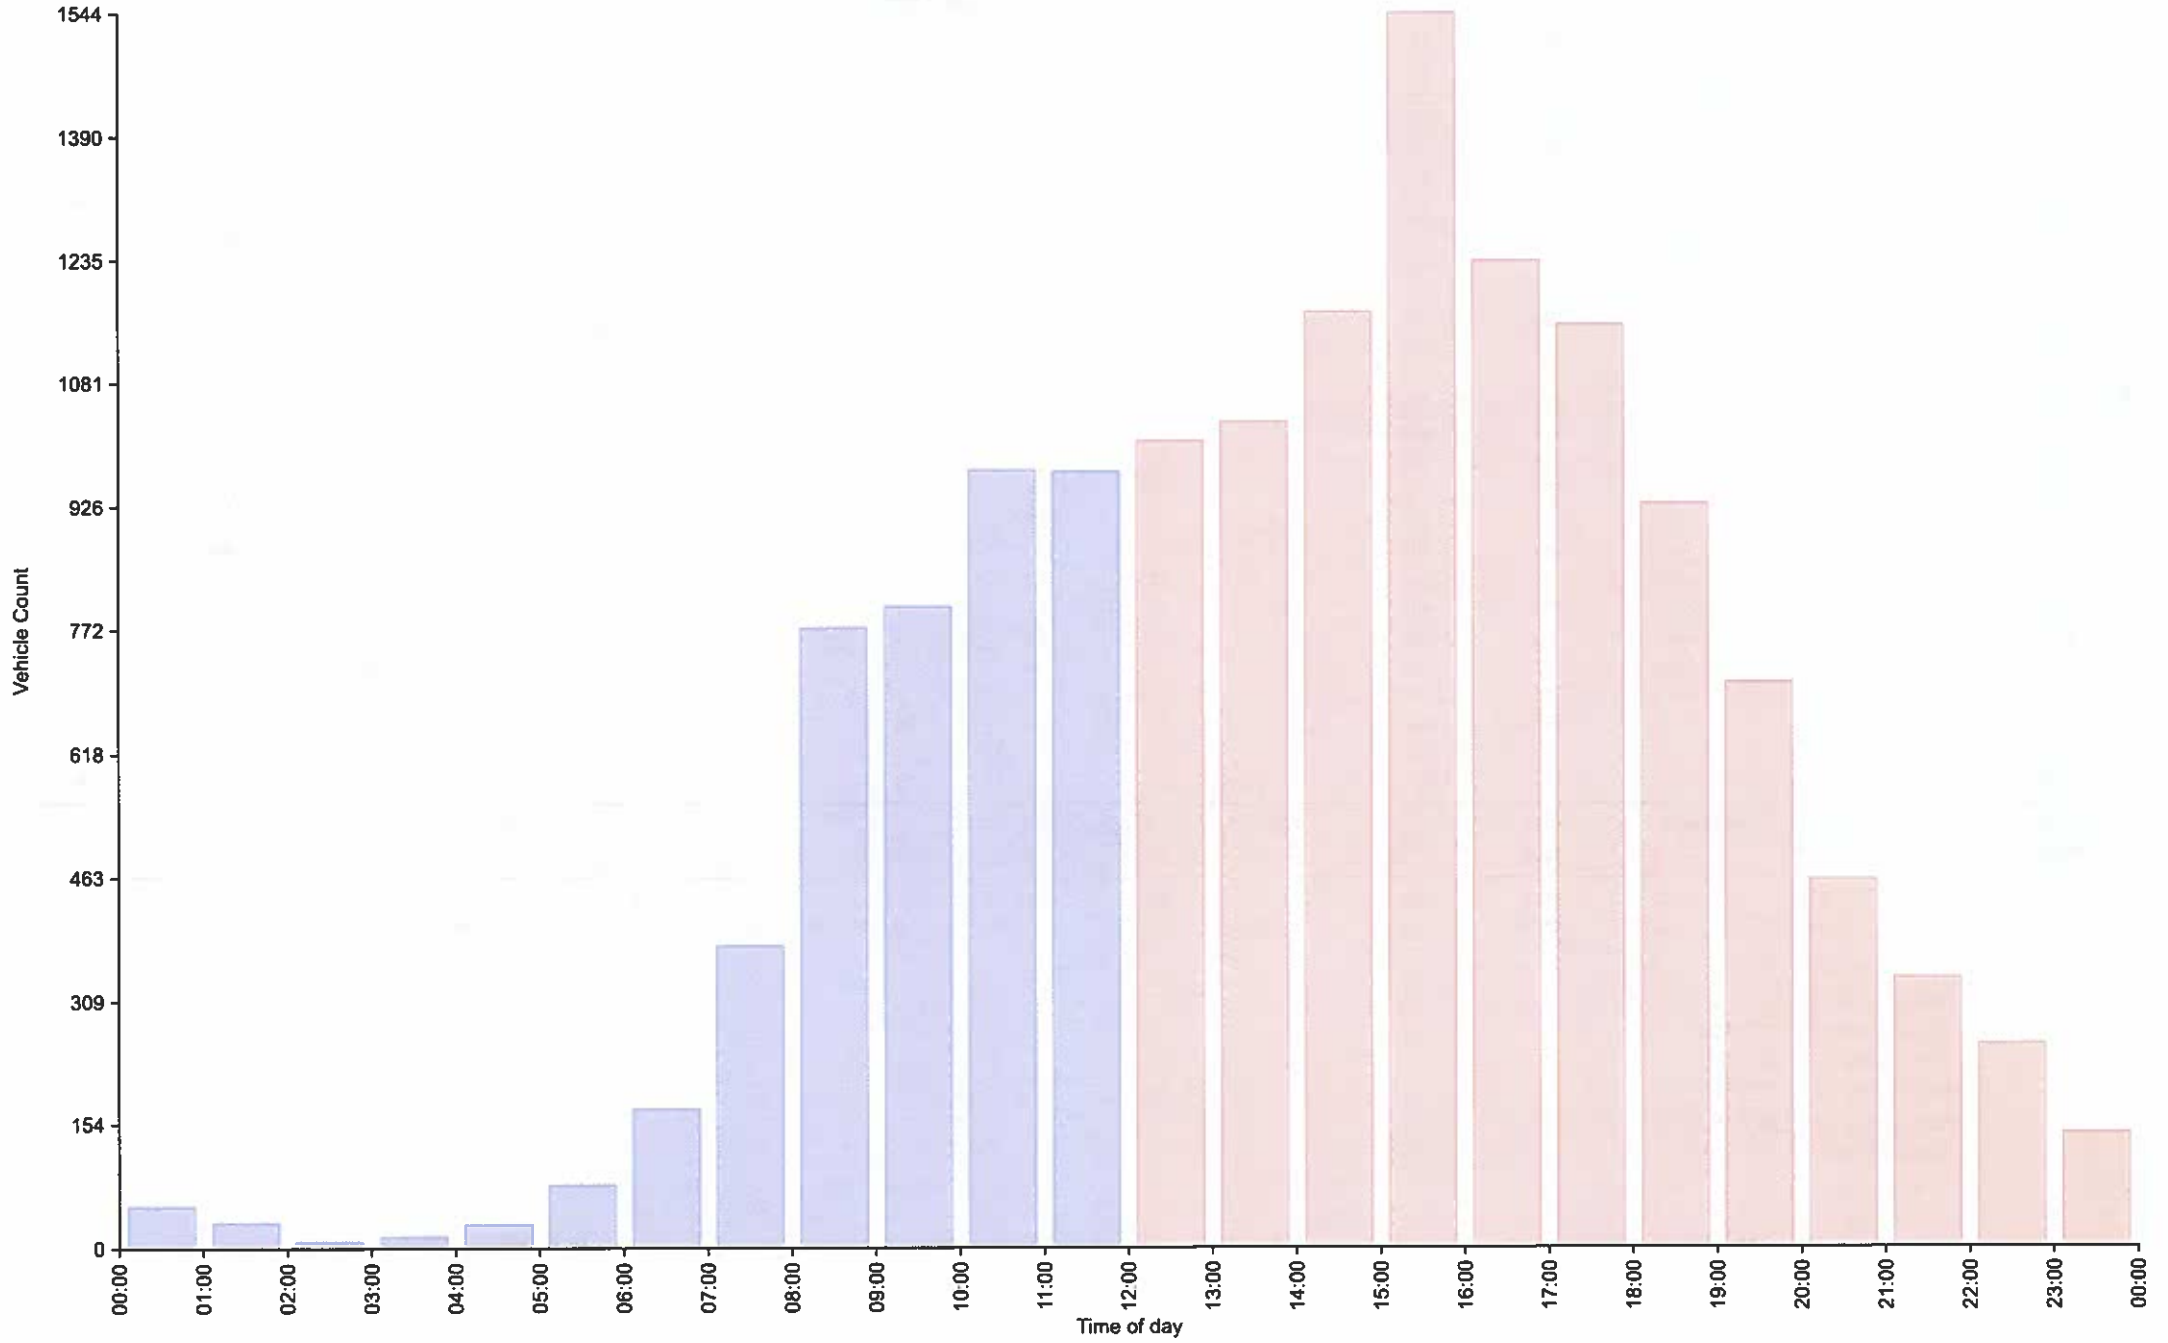

Traffic Report

Murby Way, lamppost 12 adjacent to Burchnall road, facing into estate
Traffic Overview from Wed Oct 18 2023 to Tue Nov 28 2023

ITEM 8a

Vehicle Speed Classes (Mph)

	<15	15	20	25	30	35	40	45	50	55	60	65	>70	Total	85th Percentile
		20	25	30	35	40	45	50	55	60	65	70			
00:00	0	1	10	26	12	2	1	1	0	0	0	0	0	53	30.9
01:00	0	4	7	12	10	0	0	0	0	0	0	0	0	33	31.3
02:00	0	1	2	2	2	1	0	1	0	0	0	0	0	9	34.9
03:00	0	3	3	8	1	1	0	0	0	0	0	0	0	16	28.6
04:00	0	2	5	2	11	7	1	1	0	0	0	0	0	29	36.6
05:00	0	0	6	28	23	15	8	0	0	0	0	0	0	80	37.0
06:00	0	3	18	65	54	21	10	3	1	0	0	0	0	175	36.0
07:00	1	17	48	134	127	39	10	2	2	0	0	0	0	380	33.8
08:00	3	24	124	332	217	64	10	2	0	0	0	0	0	776	32.6
09:00	1	27	114	302	254	81	20	2	0	1	1	0	0	803	33.5
10:00	8	28	176	373	281	90	14	2	0	1	0	0	0	973	32.7
11:00	3	18	149	415	283	83	19	1	0	0	0	0	0	971	32.8
12:00	2	17	144	419	323	83	16	4	1	0	0	0	0	1009	33.0
13:00	3	28	133	453	303	83	22	8	0	0	0	0	0	1033	33.1
14:00	6	35	173	447	358	122	20	7	3	0	0	0	0	1171	33.3
15:00	8	47	265	677	406	117	18	4	2	0	0	0	0	1544	32.2
16:00	10	41	241	494	325	95	25	2	1	0	0	0	0	1234	32.5
17:00	5	42	278	450	303	55	16	4	1	0	0	1	0	1155	31.9
18:00	3	40	223	383	220	49	10	3	1	0	0	0	0	932	31.7
19:00	3	27	153	302	158	42	14	6	2	0	0	0	0	707	32.3
20:00	2	18	89	181	118	34	12	5	1	1	0	0	0	461	33.2
21:00	0	8	61	135	86	32	12	2	0	1	1	0	1	339	33.8
22:00	0	11	59	103	55	21	1	2	0	2	0	1	0	255	31.9
23:00	0	3	26	54	44	12	2	1	0	0	1	0	0	143	33.4
AM Total	16	128	662	1699	1275	404	93	15	3	2	1	0	0		
PM Total	42	317	1845	4098	2699	745	168	48	12	4	2	2	1		
Total	58	445	2507	5797	3974	1149	261	63	15	6	3	2	1		
Percent	0.41%	3.12%	17.55%	40.59%	27.83%	8.05%	1.83%	0.44%	0.11%	0.04%	0.02%	0.01%	0.01%		

Total Vehicles : 14281
30th Percentile : 25.4 MPH
50th Percentile : 27.7 MPH
85th Percentile : 32.8 MPH
95th Percentile : 36.5 MPH
Average Speed : 28.4 MPH
Highest Speed : 77.5 MPH

Vehicle Counts By Hour

Traffic Overview from Wed Oct 18 2023 to Tue Nov 28 2023
(60 Minute Resolution)