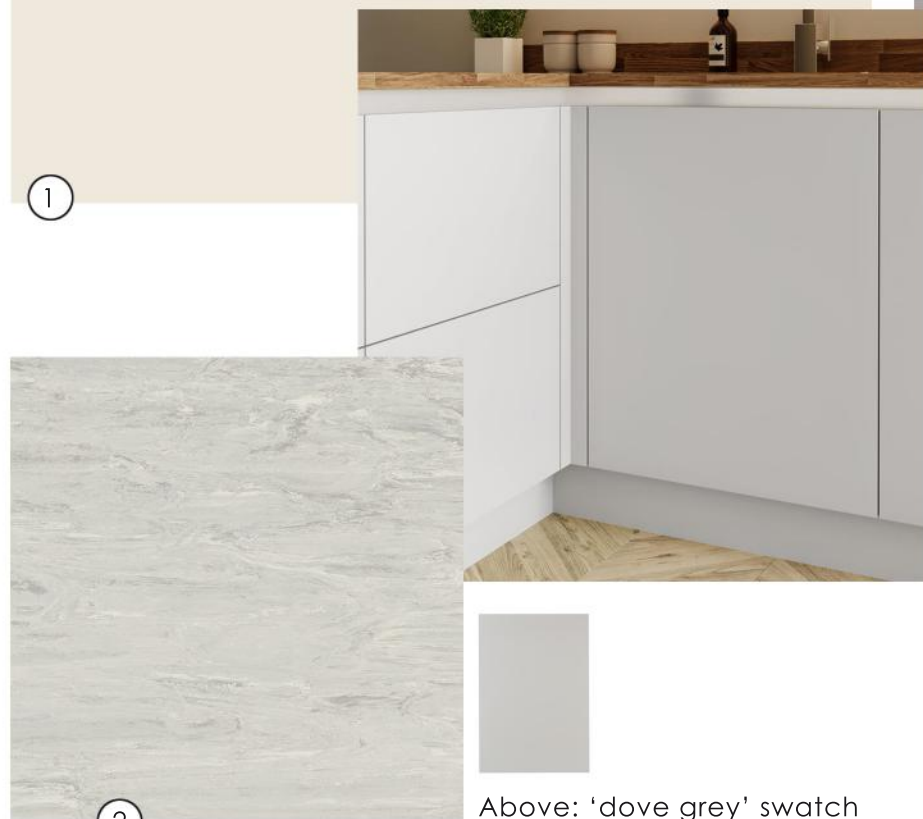

- ① Wall colour (see finishes schedule): Chalk Blush 4 (Off white 50YR 83/010) - colour subject to client agreement.
- ② Floor finish (see finishes schedule): Polyflor Homogenous - XL PU - colour 'Pumice'. Subject to client agreement.
- ③ **Howden's Greenwich (matte or gloss, subject to client agreement) in colour 'dove grey' with stainless steel T-Bar handles.**

3 x 600mm drawer line base units  
 3 x 600mm Hi-Line base units  
 1 x Hi-Line corner base unit

Above: 'dove grey' swatch from Howden's website

- ④ Howden's 3x38mm full bullnose charcoal laminate worktop. **Product code WKP4660.**
- ⑤ Howden's Lamona Rumworth 1.0 Bowl Inset Stainless Steel Sink and Alvo Tap Pack. **Product code SNT5182.** Sink & drainer = L950 x W508mm. Single lever tap.
- ⑥ Tiles: 200 x 100mm brick effect tile to be taken 500mm high. Example pattern to echo town council colours - colours TBC.
- ⑦ Venesta Active Lockers in colours 'Duck Egg', 'Cloud' & 'Shadow'. Colours subject to client agreement.
- ⑧ Wall mounted tap to provide drinking water. Plumbing4Home Kitchen Cold Water Tap Single Lever Handle 'C' Type - Wall Mounted Product subject to client agreement.

Above: example wall tile pattern to echo town council colours - colours TBC.

26/07/2021- Rev. B: Drinking water tap added as per client request.