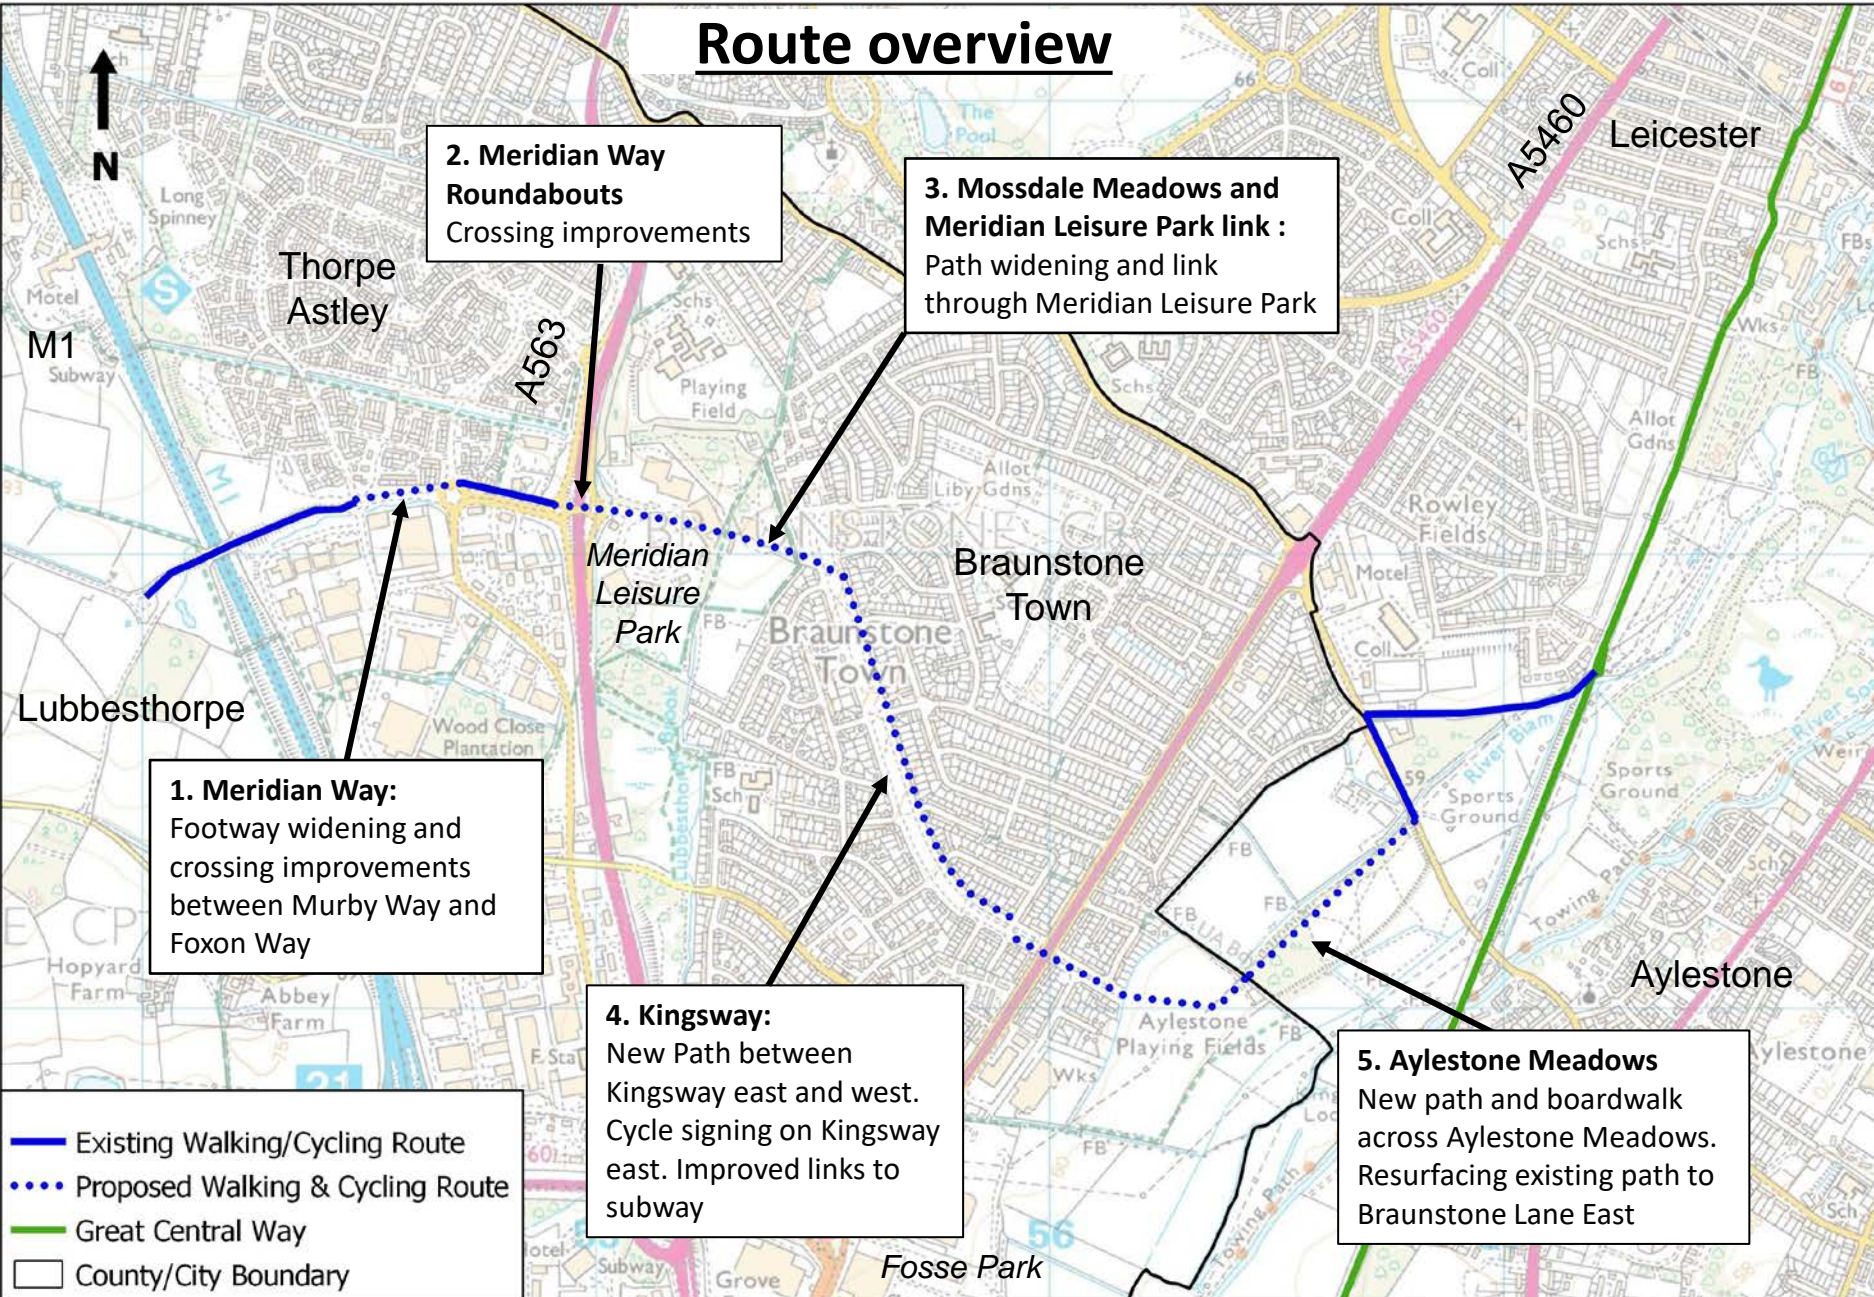

Route overview

2. Meridian Way Roundabouts
Crossing improvements

3. Mossdale Meadows and Meridian Leisure Park link :
Path widening and link through Meridian Leisure Park

1. Meridian Way:
Footway widening and crossing improvements between Murby Way and Foxon Way

4. Kingsway:
New Path between Kingsway east and west. Cycle signing on Kingsway east. Improved links to subway

5. Aylestone Meadows
New path and boardwalk across Aylestone Meadows. Resurfacing existing path to Braunstone Lane East

- Existing Walking/Cycling Route
- Proposed Walking & Cycling Route
- Great Central Way
- County/City Boundary